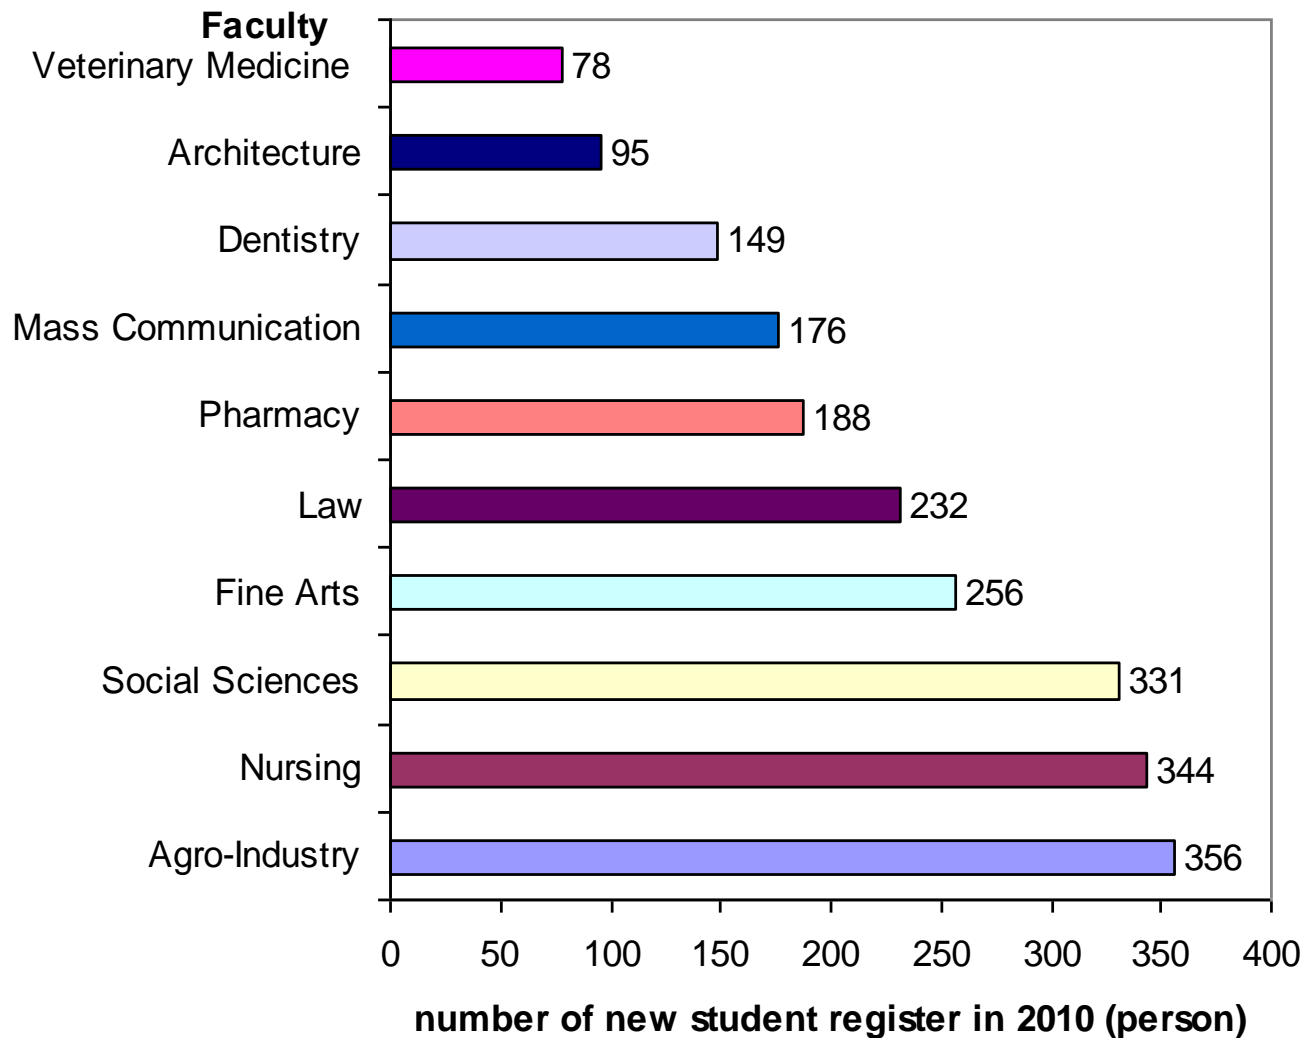

Number of new student register in 2010 (Total of 9,526 students)