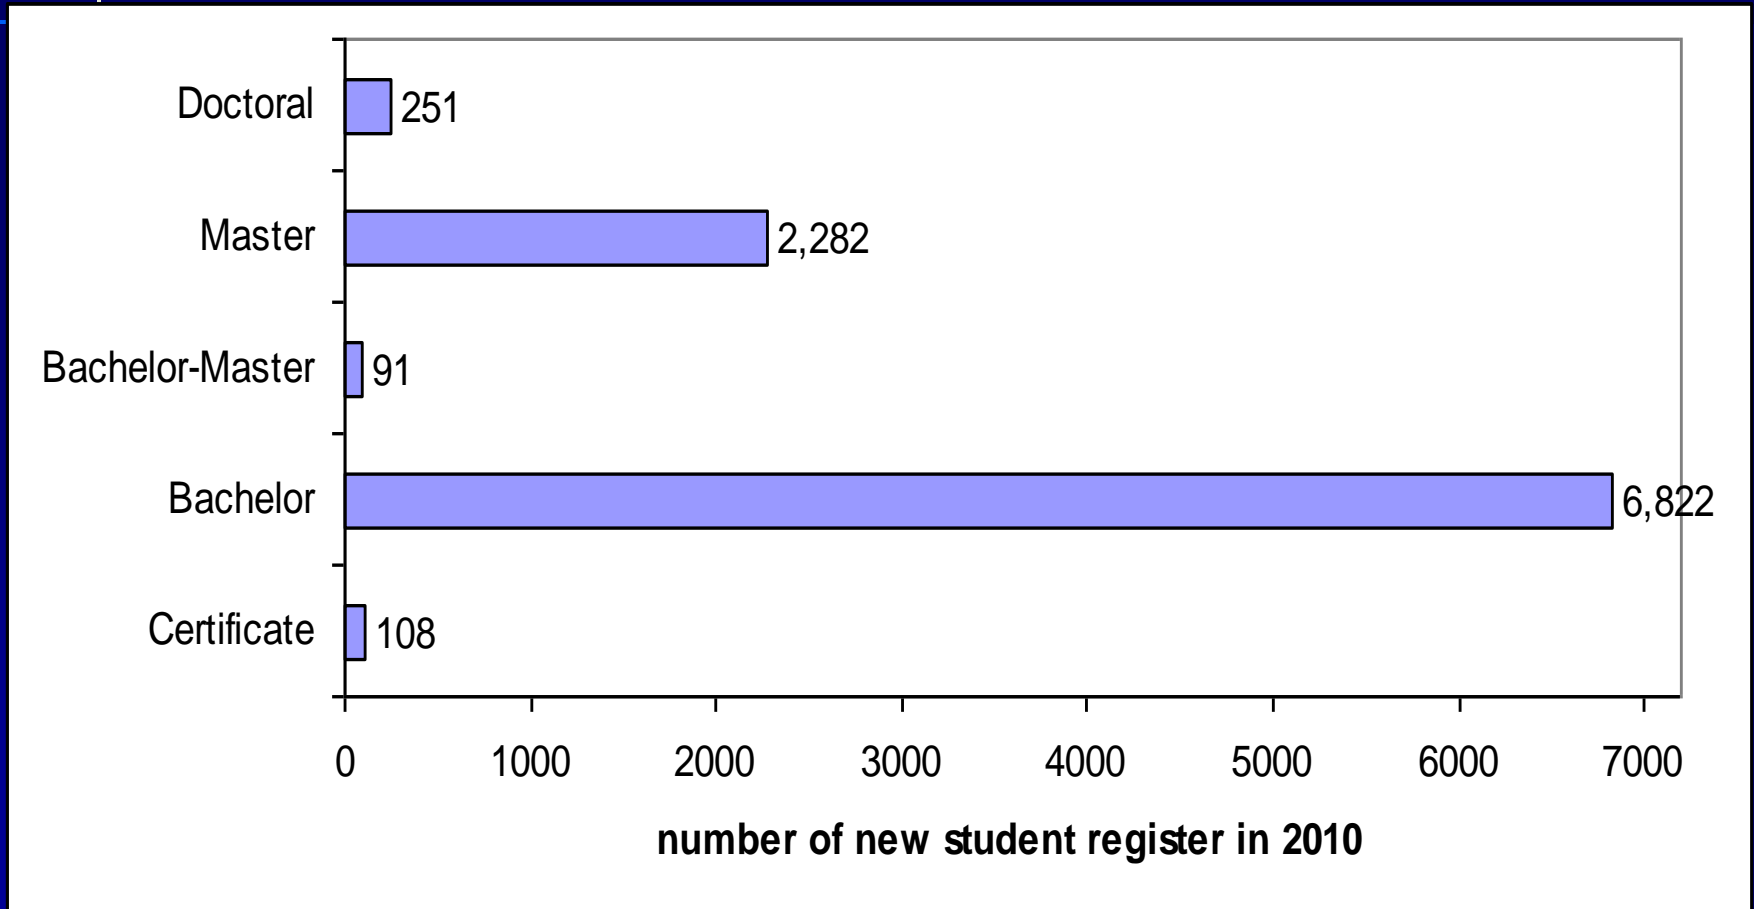

Students Statistics

Number of new student register in 2010 is 9,526 students