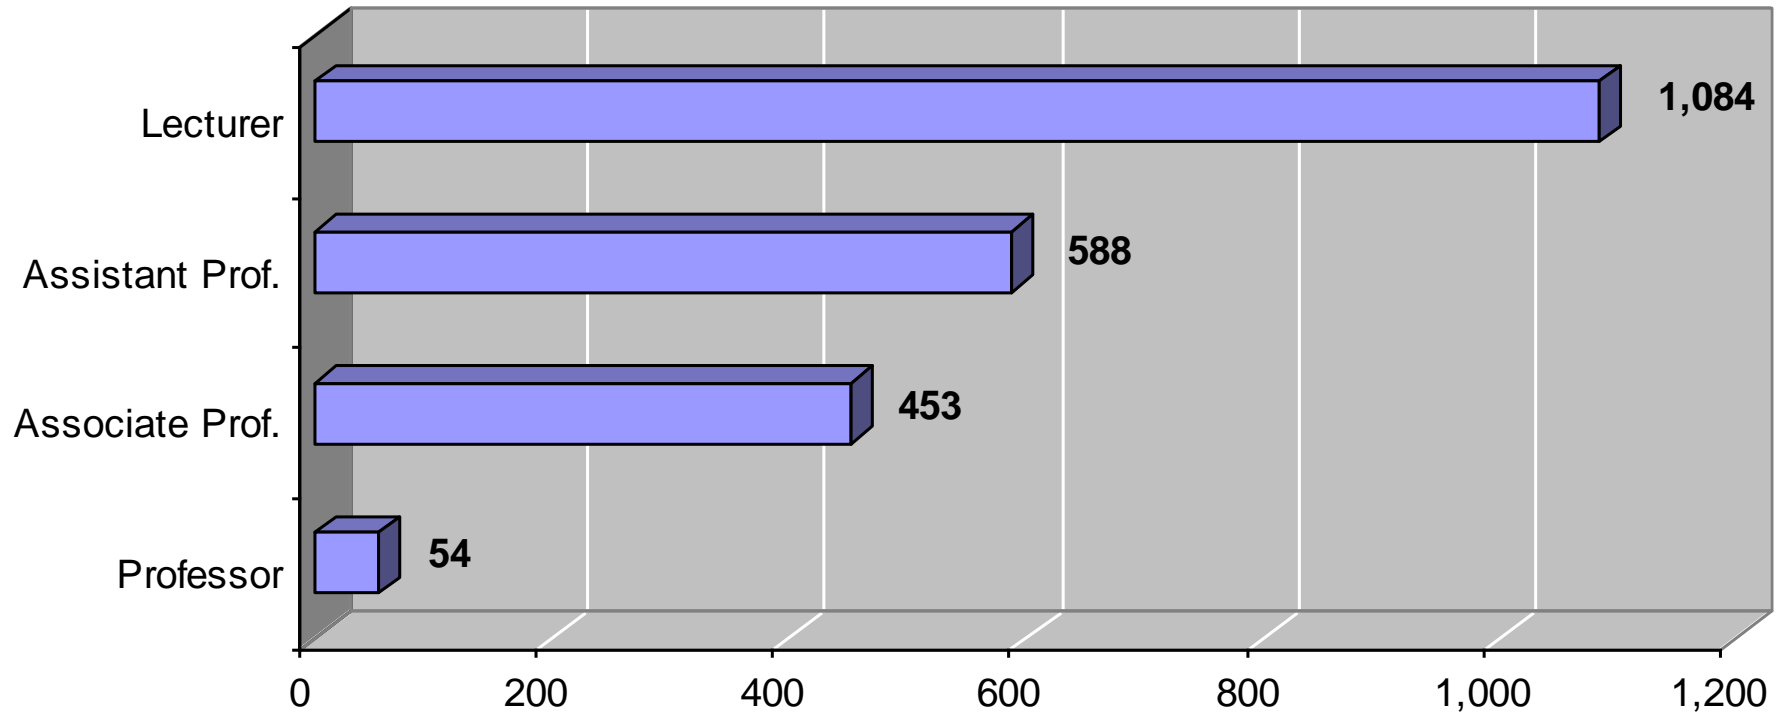

Staff

Total staff is 11,442 person including
2,179 academic staff